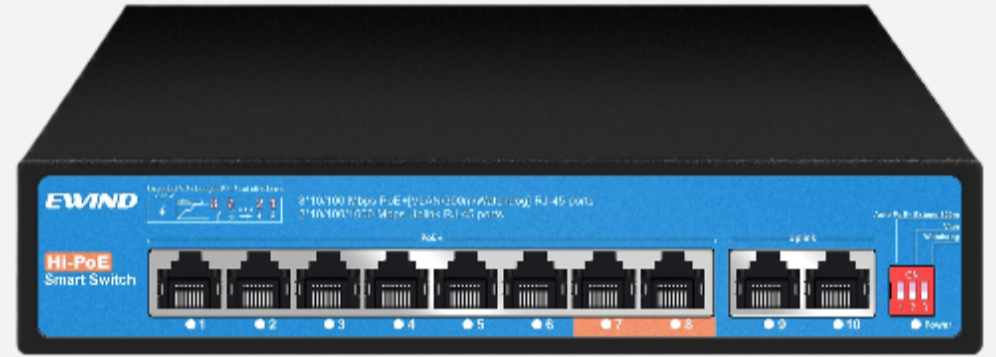

Switch EW-S1810CF-AP

The EW-S1810CF-AP series is a 10/100M unmanaged PoE switch. It has 8*10/100M PoE ports and 2*10/100M uplink RJ45 ports. Port 1-8 can support IEEE 802.3af/at standard PoE power supply. Port 1-6 single port PoE power reaches 30W, port 7-8 single port PoE power reaches 60W. The maximum PoE output power is 120W. As a PoE power supply device, it can automatically detect and recognize the power receiving equipment that meets the standard and supply power through the network cable. It can supply power to POE terminal equipment such as wireless AP, webcam, VoIP, visual intelligent building intercom through network cable, and meet the network environment that needs high-density PoE power supply. It is suitable for hotel, campus, factory dormitory and small and medium-sized enterprises.

Port Sayı	10 Port
Port sürəti	100mbp/s
PoE	PoE
PoE gücü	120 W
Tip	Unmanaged

Ətraflı

Model	EW-S1810CF-AP
Fixed Port	8*10/100Base-TX PoE ports (Data/Power) 2*10/100Base-T Uplink RJ45 ports (Data)
POE Port	Port 1-8 support PoE
Function	With the Dial code switch, 1-8 Ports support watch dog function, Priority port, Port self healing, Vlan & 250M long distance, video monitoring and isolation mode.
Network Protocol	IEEE802.3 10BASE-T; IEEE802.3i 10Base-T; IEEE802.3u 100Base-TX;