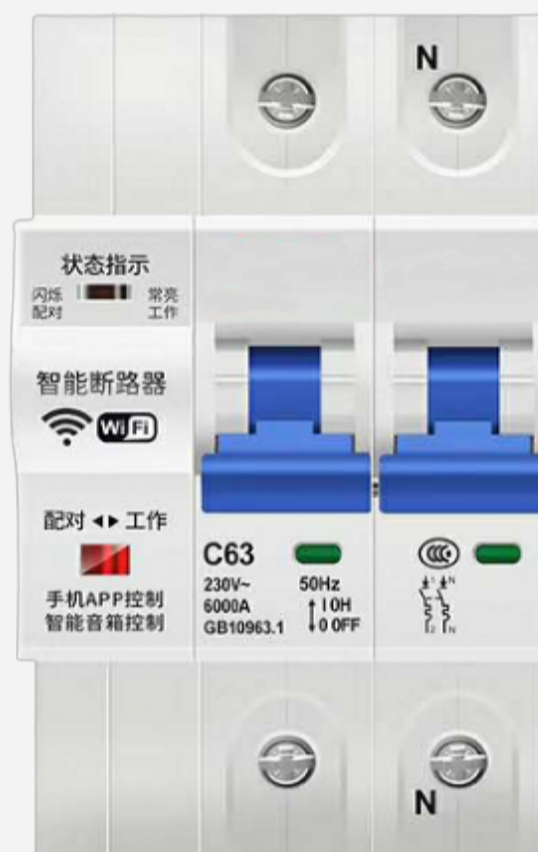

## Smart avtomat RSH-ST80-2P-WiFi

RSH-ST80-2P-WiFi Switch Breaker

### Detailed

Model	RSH-ST80-2P-WiFi
Input voltage	160-400v
Output current	16a-100a
Housing	IP66
Types	2P
Size	36*89*50mm/54*89*50mm