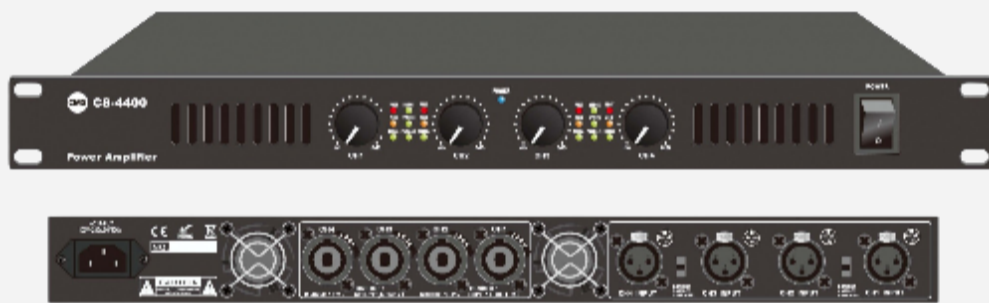

## CS-4300 Power Amplifier

CS-4300 4 Channel Pro Sound Power Amplifier 4x300W

- Switching power technology digital Class-D power amplifier
- Green technology amplifier of 85% efficiency
- With PWM special power circuit to ensure excellent cooling system
- 19" universal rack mount type in 1U height
- Support stereo output at 8Ω & 4Ω
- Output mode selector of stereo, parallel and bridge
- 4xInput by balanced XLR male connector
- 4xOutput by balanced Speakon female connector
- Complete protection include clip, high temp, overload and short circuit

Power	300 W
-------	-------

### Detailed

<b>Model</b>	<b>CS-4300</b>
Description	Four Channel Power Amplifier
Rated Output 4Ω	4x500W
Rated Output 8Ω	4x300W
Bridge Out 4Ω	2x900W
Bridge Out 8Ω	2x500W
Frequency Response	20Hz~20KHz
THD	<0.3%
S/N Ratio	>105dB
Input Impedance	20KΩ (bal.), 10KΩ (unbal.)
Crosstalk	>75dB
Connector	Input by XLR, 1V, 20KΩ (bal.), 10KΩ (unbal.)
Power Supply	AC 100~240V, 50/60Hz
Dimension	484x375x44mm
Net Weight	5.5kg