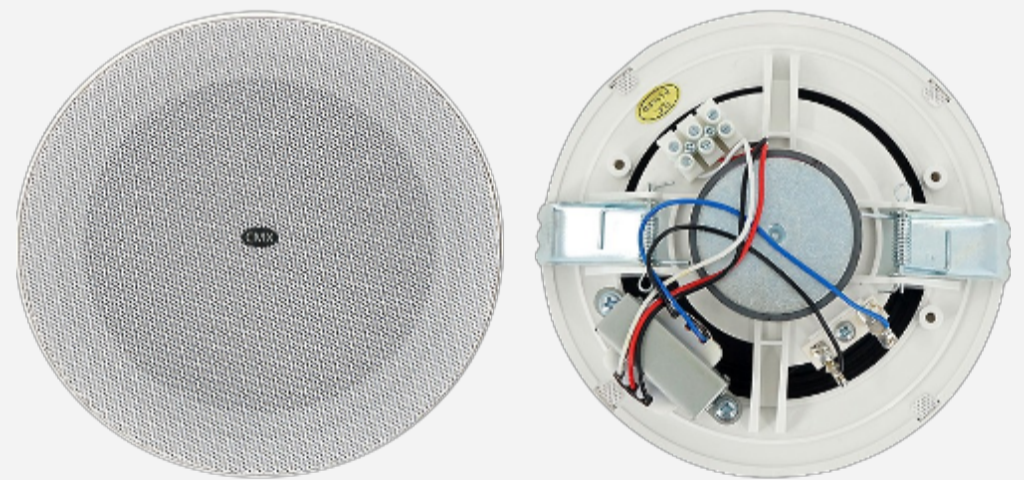

CSK-810HF Ceiling Speaker

CSK-810HF 8" Frameless Ceiling Speaker

- Commercial ceiling speaker with 100V transformer
- Built-in 100v/70v transformer for PA & VA system
- Rated power output 10W-5W at 100V
- 8" full range paper driver unit
- ABS enclosure, metal grille in white
- In-ceiling quick installation by spring clip

Power	10W
-------	-----

Detailed

Model	CSK-810HF
Description	8" Frameless Ceiling Speaker
Power Taps 100V	10W-5W
Sensitivity 1W/1m	93±3dB
Frequency Response	100-15KHz
Speaker Driver	8" full range paper driver
Finish	ABS enclosure, metal grille in white
Mounting Way	In-ceiling spring clip quick installation
Cutout Size	Ø210mm
Dimensions	Φ232x90mm
Weight	680g